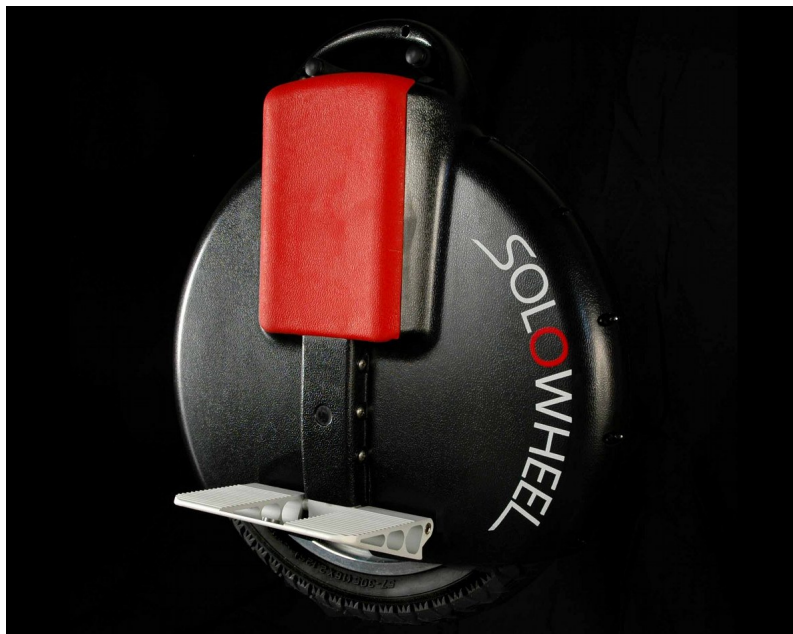

Solowheel Electric Self-balancing Vehicle

The Solowheel is a single wheeled, battery operated, self-balancing vehicle.....

Rating: Not Rated Yet

Price:

Variant price modifier:

Base price with tax:

Price with discount: \$1,995.00

Solowheel Electric Self-balancing Vehicle

 The Solowheel is a single wheeled, battery operated, self-balancing vehicle.

Stop in and see the amazing SoloWheel. We have a demo unit if you would like to try it out. Although it is not as easy as riding a bike, it can be learned in a few hours to a few weeks, depending on your agility and determination. We may try to figure out training sessions in the spring. Feel free to come in and see a demo or call with any questions.