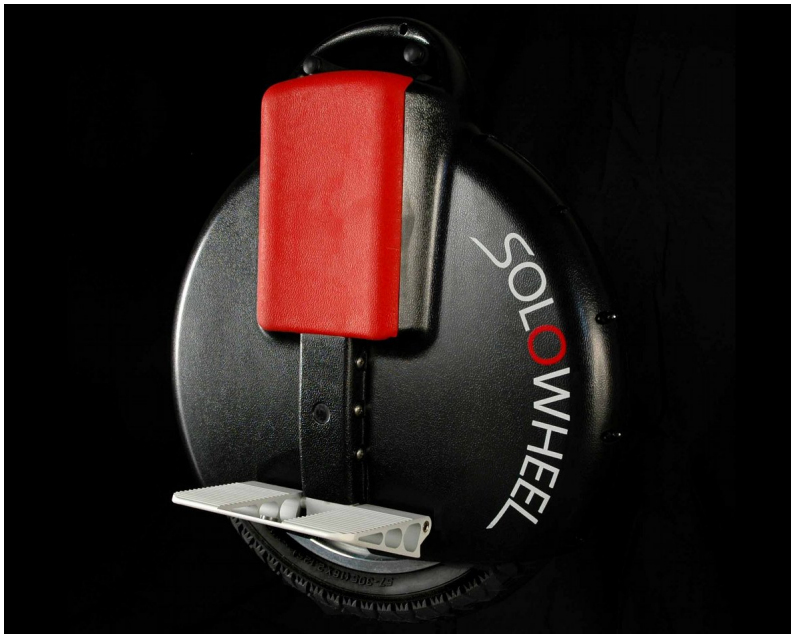

Solowheel Electric Self-balancing Vehicle

The Solowheel is a single wheeled, battery operated, self-balancing vehicle.....

Rating: Not Rated Yet

Price:

Variant price modifier:

Base price with tax:

Price with discount: \$1,995.00

Solowheel Electric Self-balancing Vehicle

 The Solowheel is a single wheeled, battery operated, self-balancing vehicle.

Stop in and see the amazing SoloWheel. We have a demo unit if you would like to try it out. Although it is not as easy as riding a bike, it can be learned in a few hours to a few weeks, depending on your agility and determination. We may try to figure out training sessions in the spring. Feel free to come in and see a demo or call with any questions.