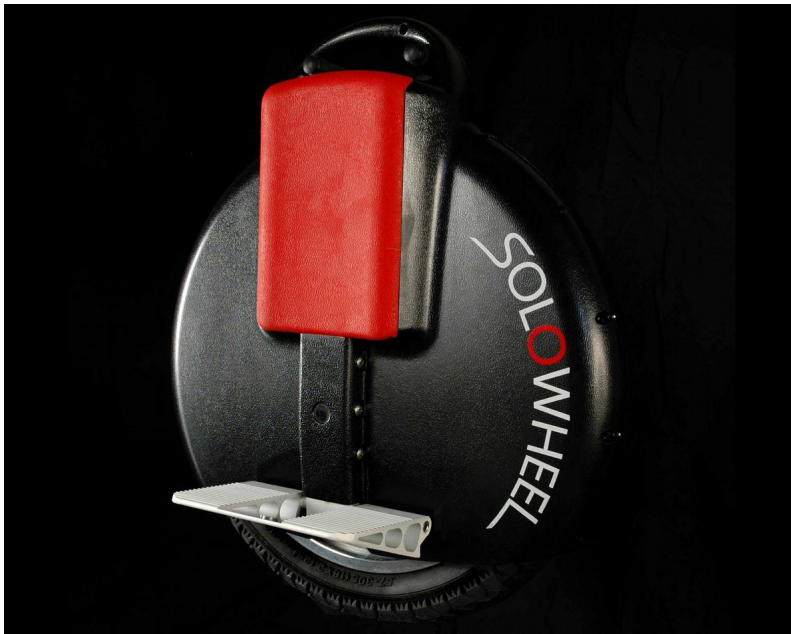

## Solowheel Electric Self-balancing Vehicle

The Solowheel is a single wheeled, battery operated, self-balancing vehicle.....

Rating: Not Rated Yet

**Price:**

Variant price modifier:

Base price with tax:

Price with discount: \$1,995.00

### **Solowheel Electric Self-balancing Vehicle**

 The Solowheel is a single wheeled, battery operated, self-balancing vehicle.

Stop in and see the amazing SoloWheel. We have a demo unit if you would like to try it out. Although it is not as easy as riding a bike, it can be learned in a few hours to a few weeks, depending on your agility and determination. We may try to figure out training sessions in the spring. Feel free to come in and see a demo or call with any questions.